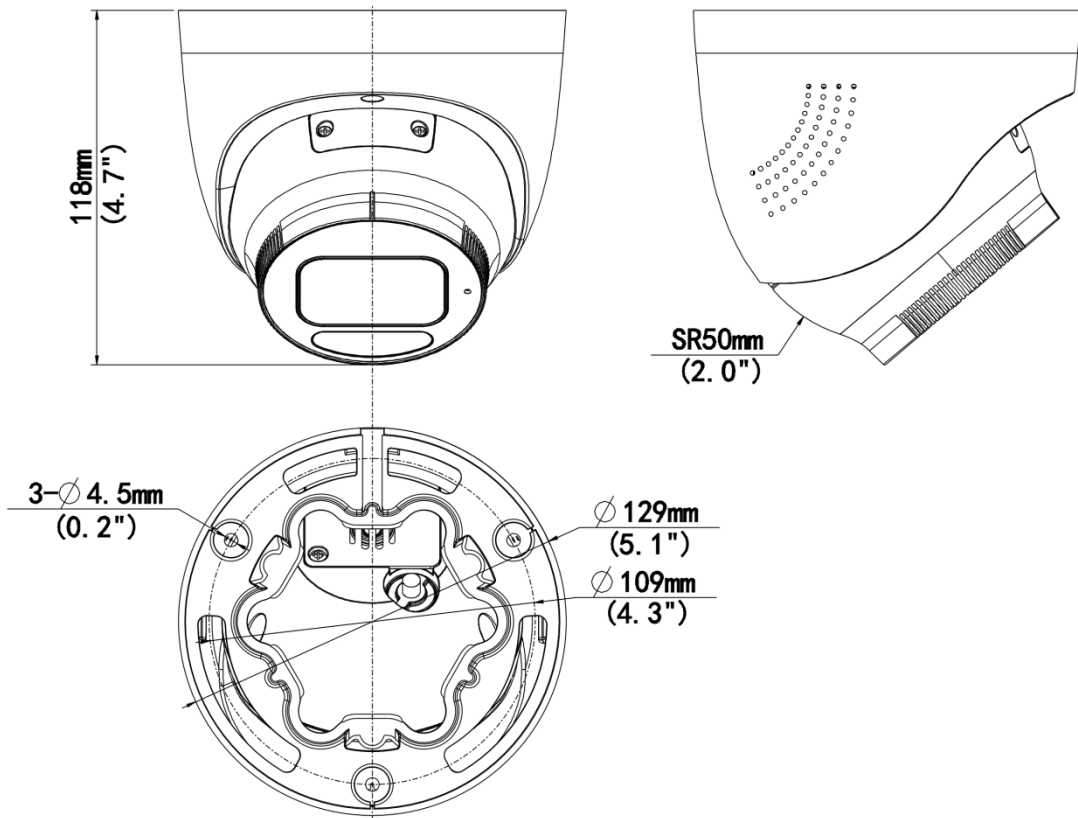

## Specifications

Model	IPC3638SS-ADF28KMC-I1	IPC3638SS-ADF40KMC-I1
<b>Camera</b>		
Max Resolution	8 MP	
Sensor	1/2.8" CMOS	
Min. Illumination	Color: 0.001 Lux ( F1.0, AGC ON), 0 Lux with light	
Day/Night	IR-cut filter with auto switch (ICR)	
Shutter	Auto/Manual, 1 ~ 1/100000s	
Adjustment Angle	Pan: 0° to 360°, Tilt: 0° to 80°, Rotate: 0° to 360°	
S/N	>56 dB	
WDR	130 dB	
<b>Lens</b>		
Focal Length	2.8 mm	4.0 mm
Iris Type	Fixed	
Iris	F1.0	
Field of View (H)	106.5°	92°
Field of View (V)	57.9°	51°
Field of View (D)	132°	106°
<b>DORI</b>		
DORI Distance (Lens)	2.8 mm	4 mm
DORI Distance (Detect)	86.9 m (285.1 ft.)	124.1 m (407.2 ft.)
DORI Distance (Observe)	34.8 m (114.2 ft.)	49.7 m (163.1 ft.)
DORI Distance (Recognize)	17.4 m (57.1 ft.)	24.8 m (81.4 ft.)
DORI Distance (Identify)	8.7 m (28.5 ft.)	12.4 m (40.7 ft.)
<b>Illuminator</b>		
Supplemental Light	Dual light	
Illumination Distance (IR)	IR 30 m (98.4 ft.), warm light 30 m (98.4 ft.)	
Illumination Distance (Warm Light)	IR 30 m (98.4 ft.), warm light 30 m (98.4 ft.)	
IR On/Off Control	Auto/Manual	
Wavelength	850 nm	
Light On/Off Control	Auto/Manual	
<b>Video</b>		
Video Compression	Ultra 265, H.265, H.264, MJPEG	
H.264 Code Profile	Baseline profile, Main profile, High profile	
Frame Rate	Main Stream: 8 MP (3840 × 2160), max. 30 fps; 5 MP (3072 × 1728), max. 30 fps; 4 MP (2560 × 1440), max. 30 fps; 1080P (1920 × 1080), max. 30 fps; 720P (1280 × 720), max. 30 fps; Sub Stream: 720P (1280 × 720), max. 30 fps; D1 (720 × 576), max. 30 fps; 640 × 360, max. 30 fps; 2CIF (704 × 288), max. 30 fps; CIF (352 × 288), max. 30 fps; Third Stream: D1 (720 × 576), max. 30 fps; 640 × 360, max. 30 fps; 2CIF (704 × 288), max. 30 fps; CIF (352 × 288), max. 30 fps;	
Video Bit Rate	128 Kbps to 16 Mbps	
U-code	Support	
OSD	Up to 8 OSDs	
Privacy Mask	Up to 4 areas	

## Dimensions